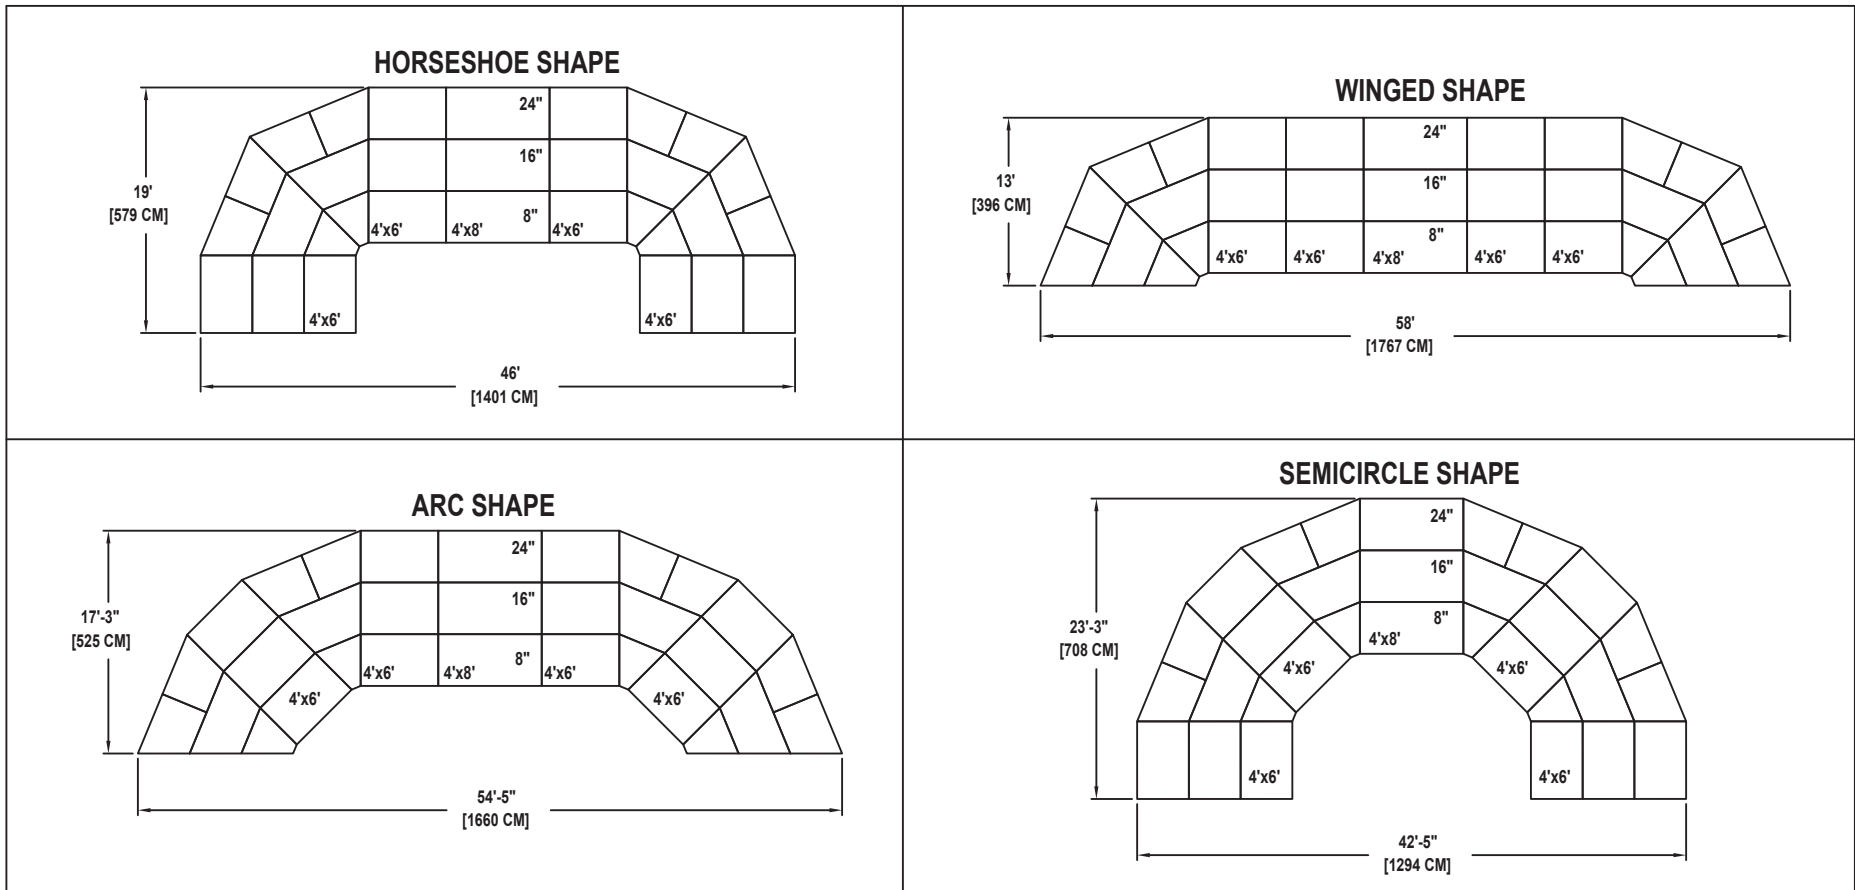

SEATED BAND / ORCHESTRA RISER SET

NO. 745

SEATING CAPACITY NOT USING THE FLOOR, 57.

SEATING CAPACITY WITH ONE ROW ON THE FLOOR, 66.

SEATING CAPACITY IS BASED ON 32" CHAIR SPACING.

C O R P O R A T I O N

Drawing 100A309_C
Sheet 15 of 40